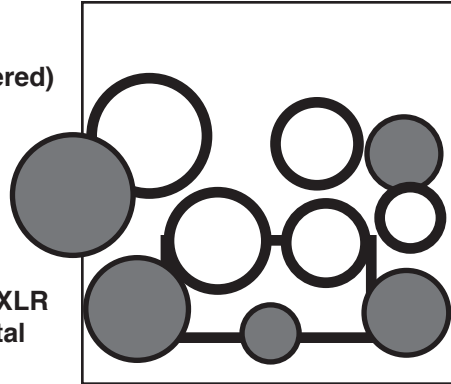

Bass - Peter  
needs DI box or  
runs DI out the amp

Bass - Peter  
vox

Drums - JP  
(all drums triggered)

Kick  
Snare  
Tom 1  
Tom 2  
Tom 3  
Tom 4

wireless vox w/XLR  
8 channels total  
with hi-hat

(has 15' sub snake  
for all drums & vox)

needs hi-hat &  
overhead mics

Keyboards - Kenny  
needs 2 mics for Leslie cab  
and 2 DI for Keys rig

Guitar - Steve  
needs cabinet mic

Ac. Gtr - J5  
runs XLR  
direct from Gtr

Stage Plot

All 4 horns have wireless units  
w/XLR outs  
(can be placed close to snake)